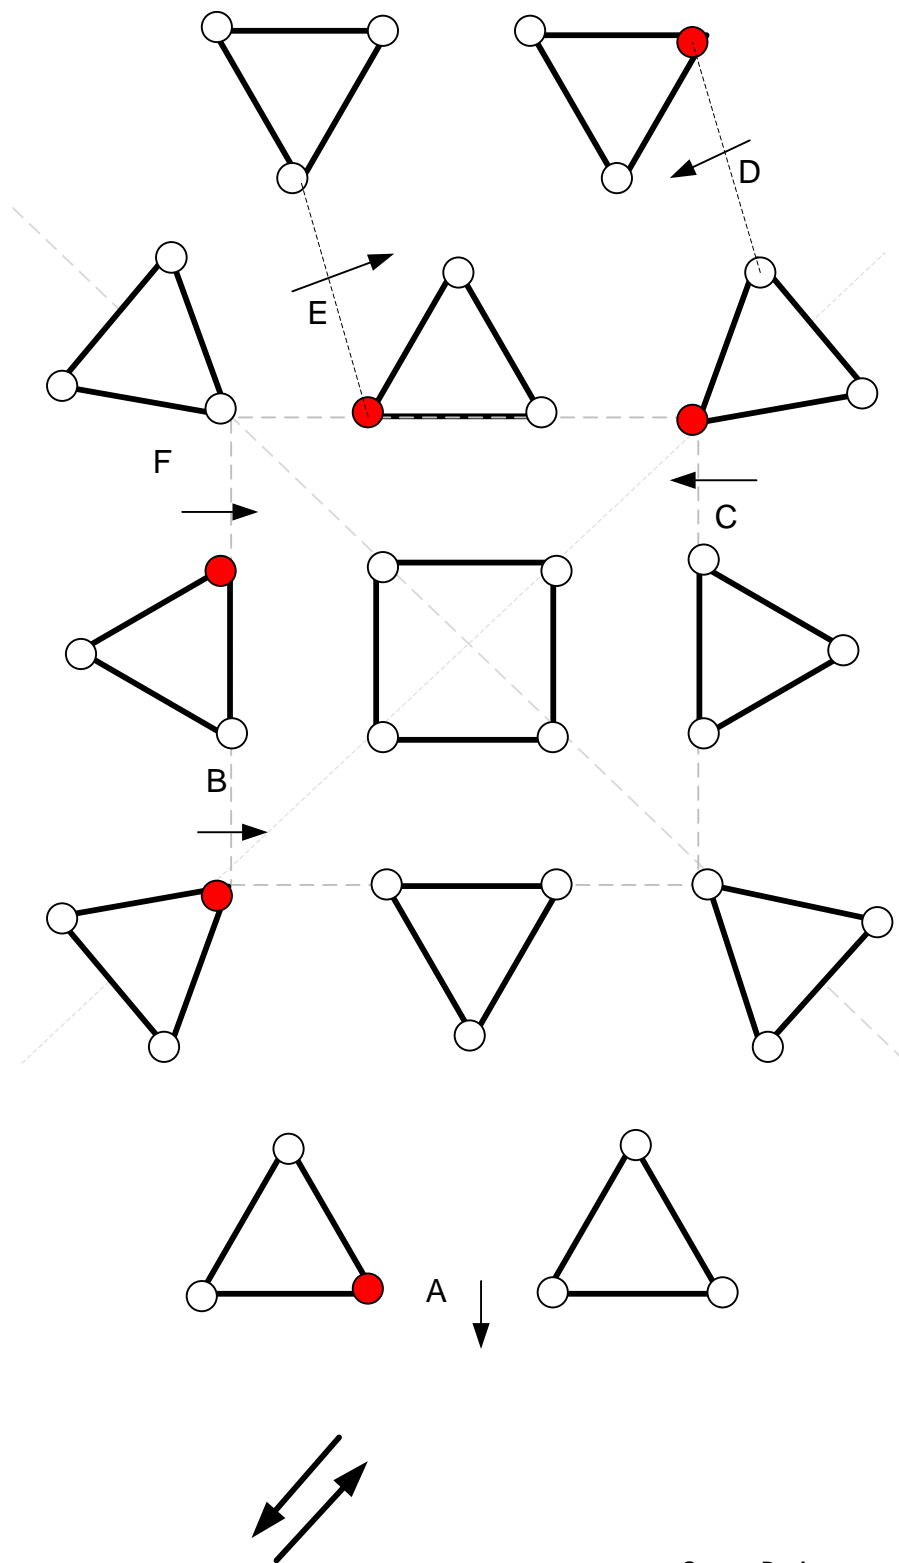

Препятствие №3
«ТРЕУГОЛЬНИКИ»

Course Designer
Aleksandr Rogozkin