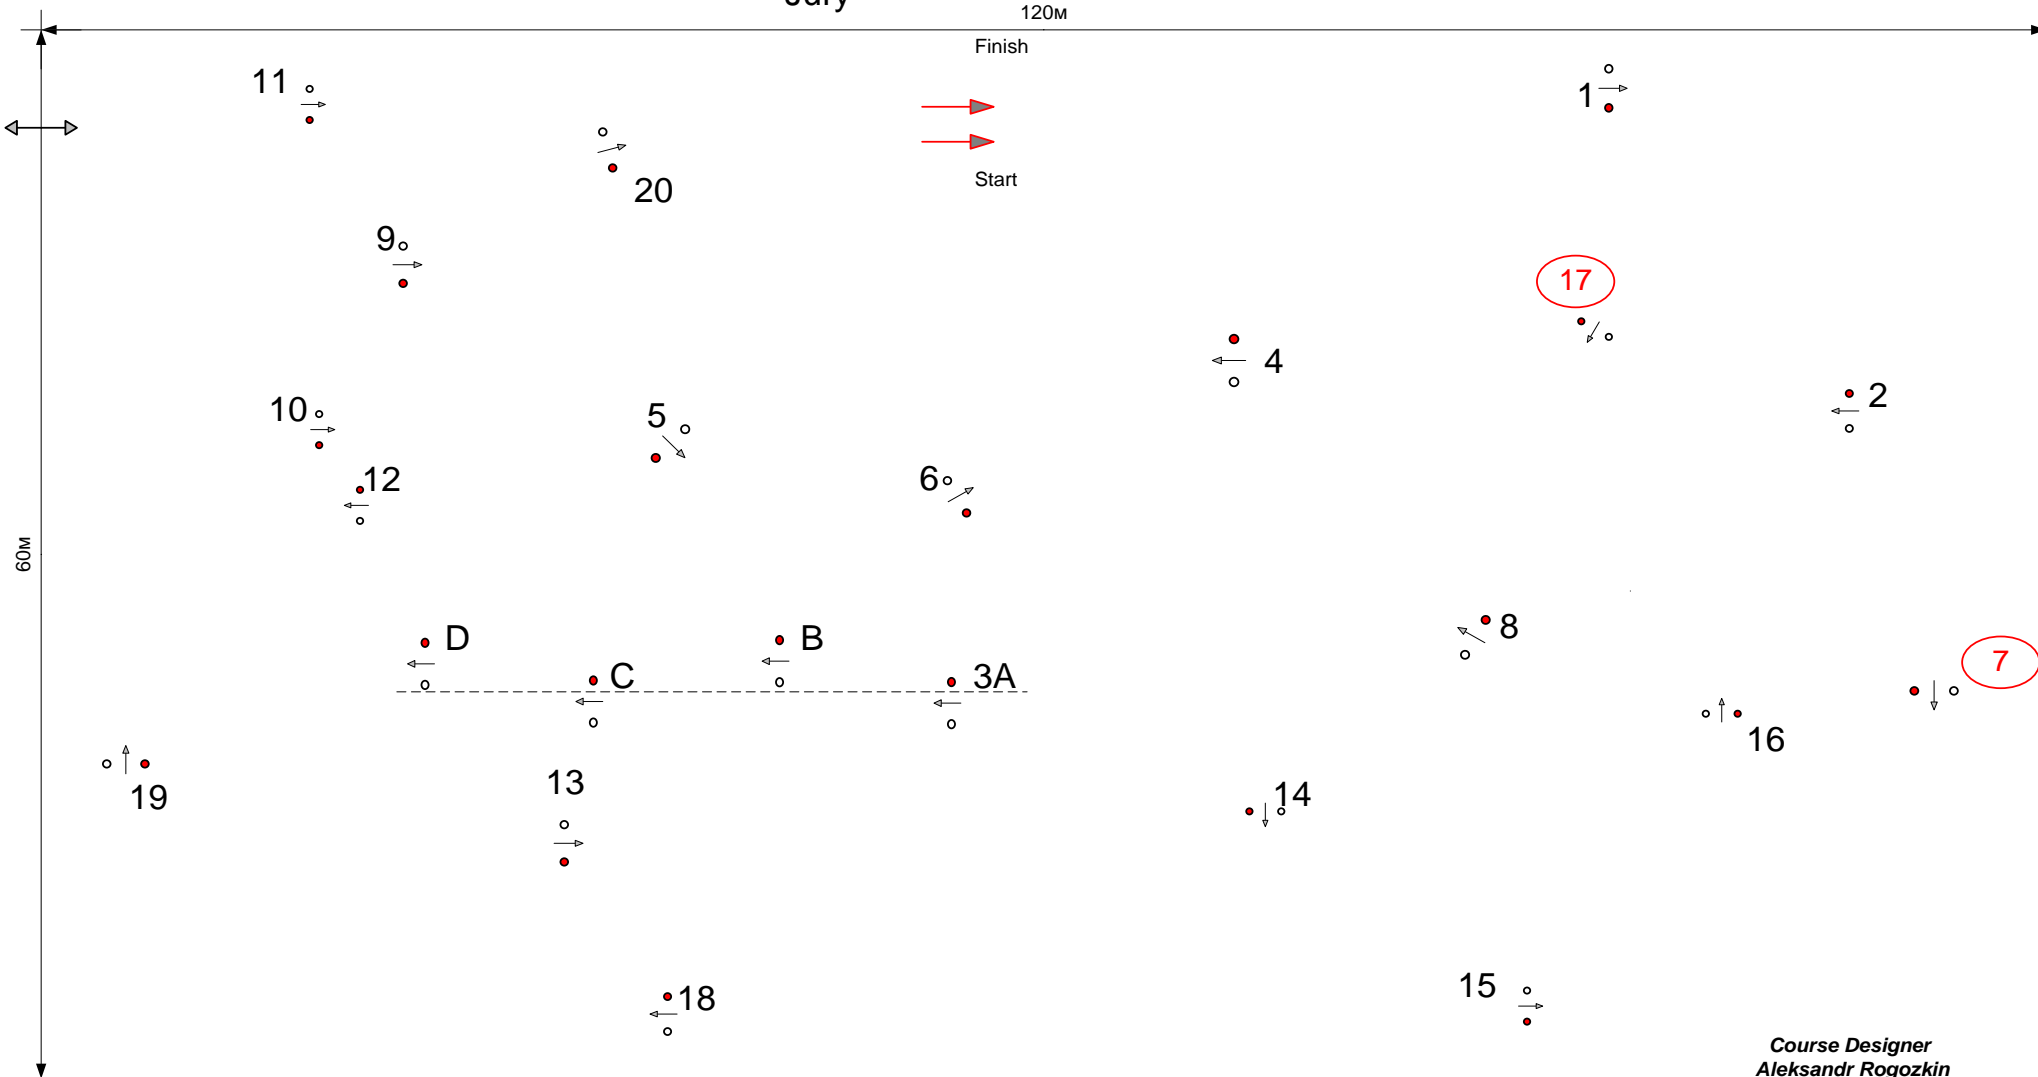

Length: 0 mtr.
Time allowed: 0 sek.
Time limit: 0 sek.
Penalty sec: sek.

:
Speed: m/Min.
Supplement: cm
Face: cm

Length: 0 mtr.
Time allowed: 0 sek.
Time limit: 0 sek.

Jury

120m

Finish

Start

Course Designer
Aleksandr Rogozkin