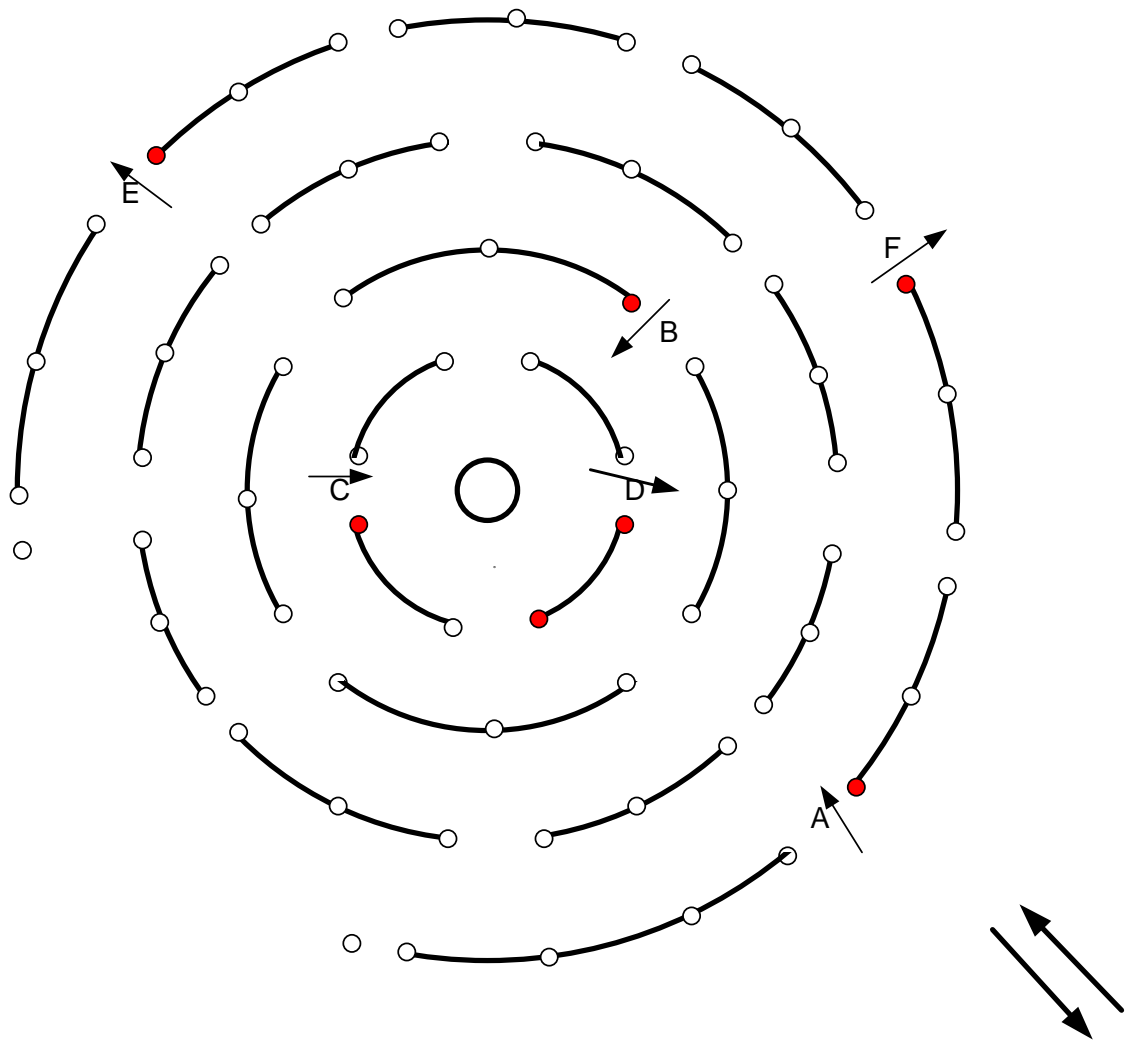

Препятствие №5
«ГОРА»

Course Designer
Aleksandr Rogozkin