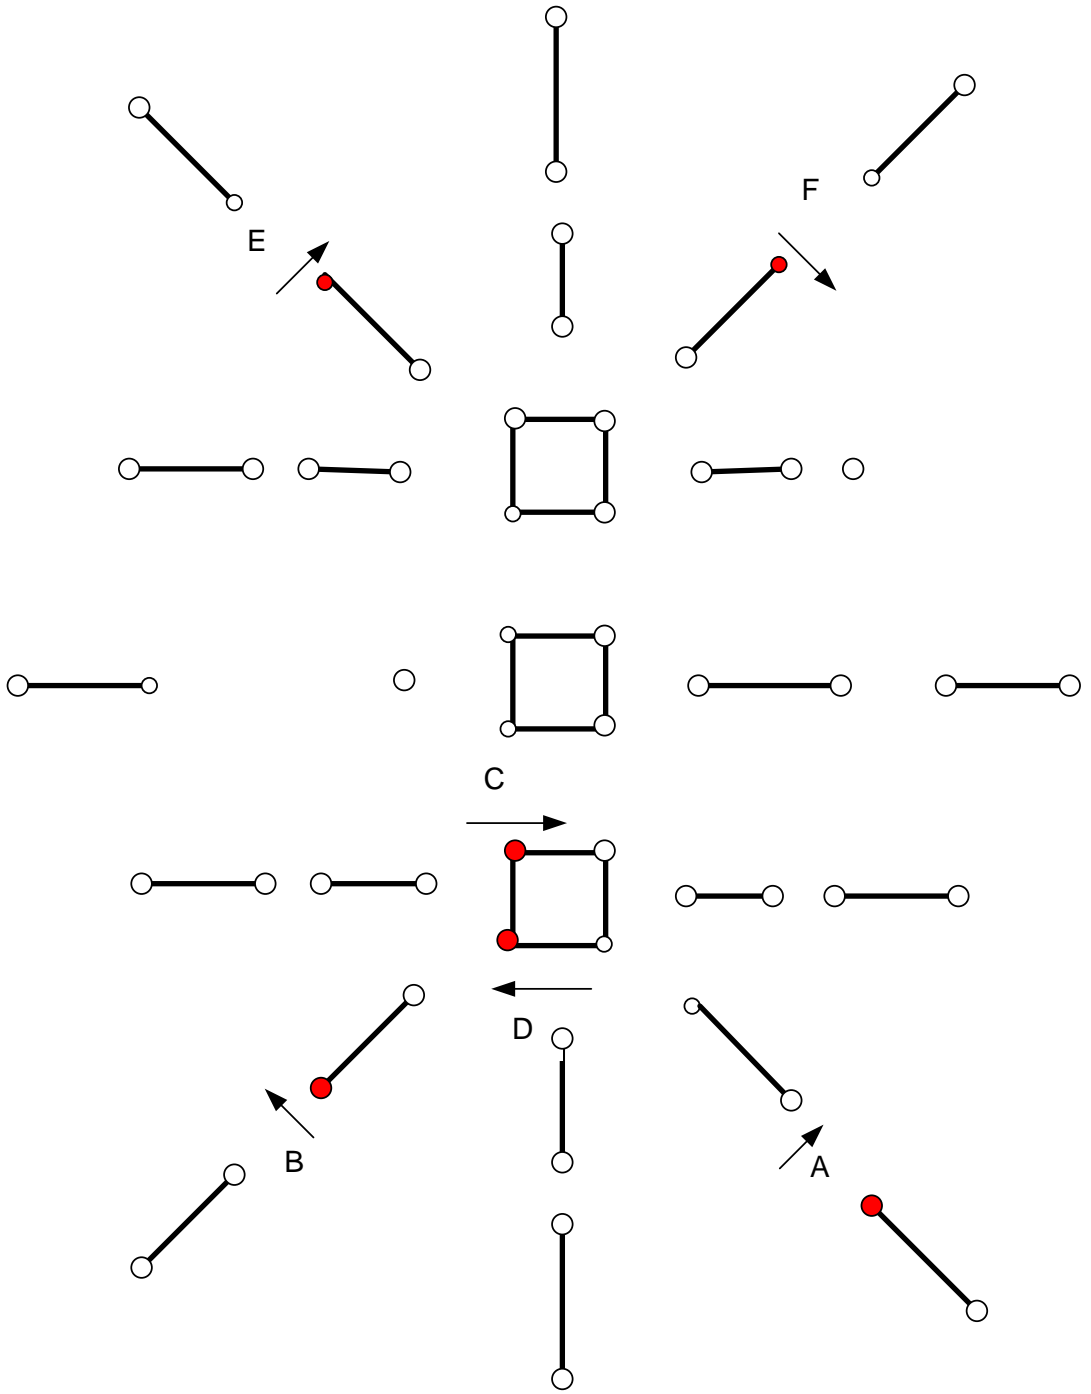

Препятствие №1
«ЗВЕЗДА»

Course Designer
Aleksandr Rogozkin