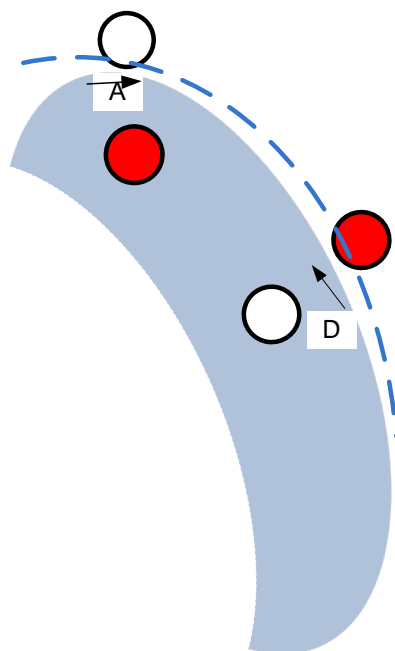

Препятствие №4
«ВОДА»

Course Designer
Aleksandr Rogozkin