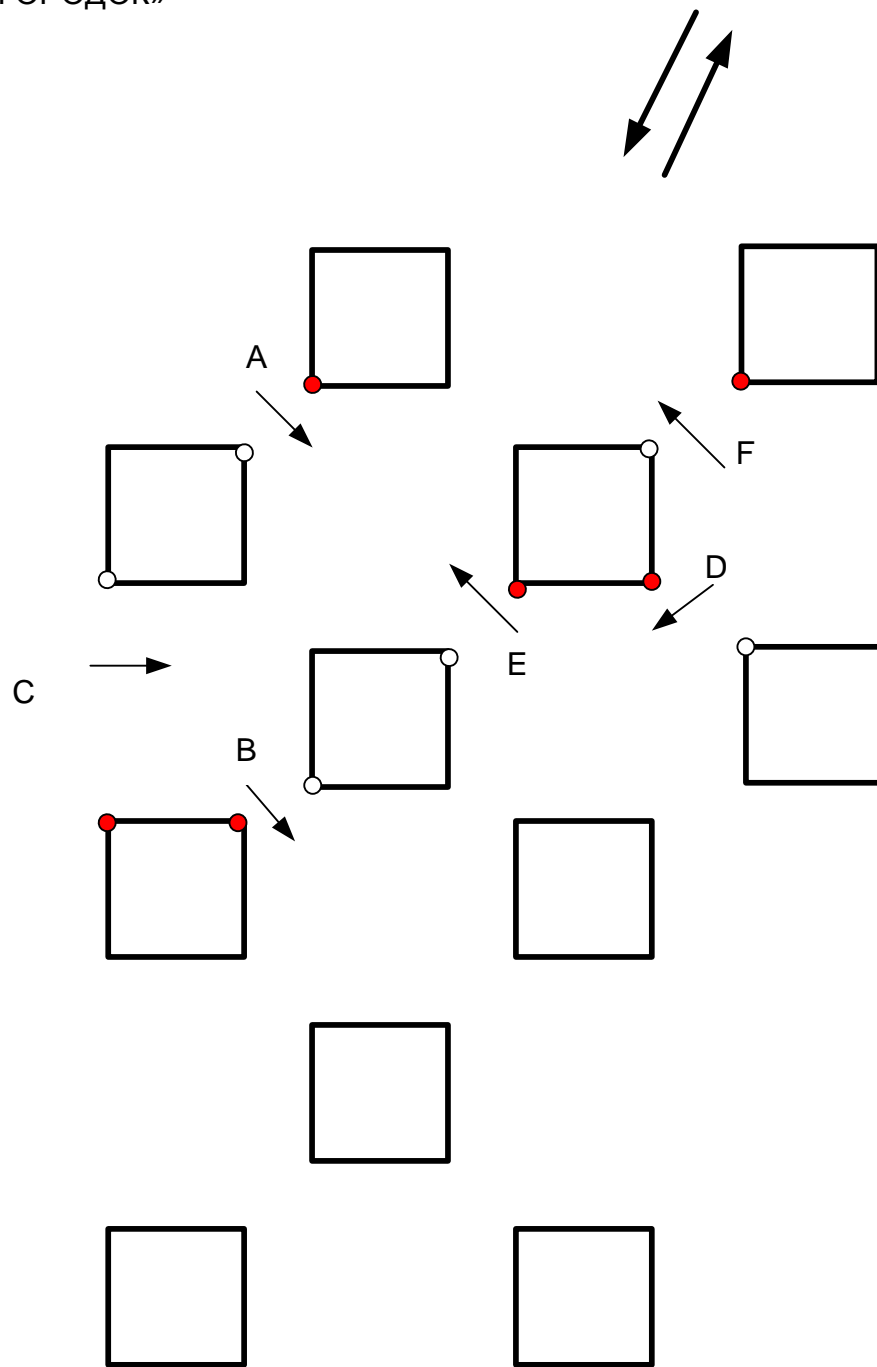

Препятствие №6
«ГОРОДОК»