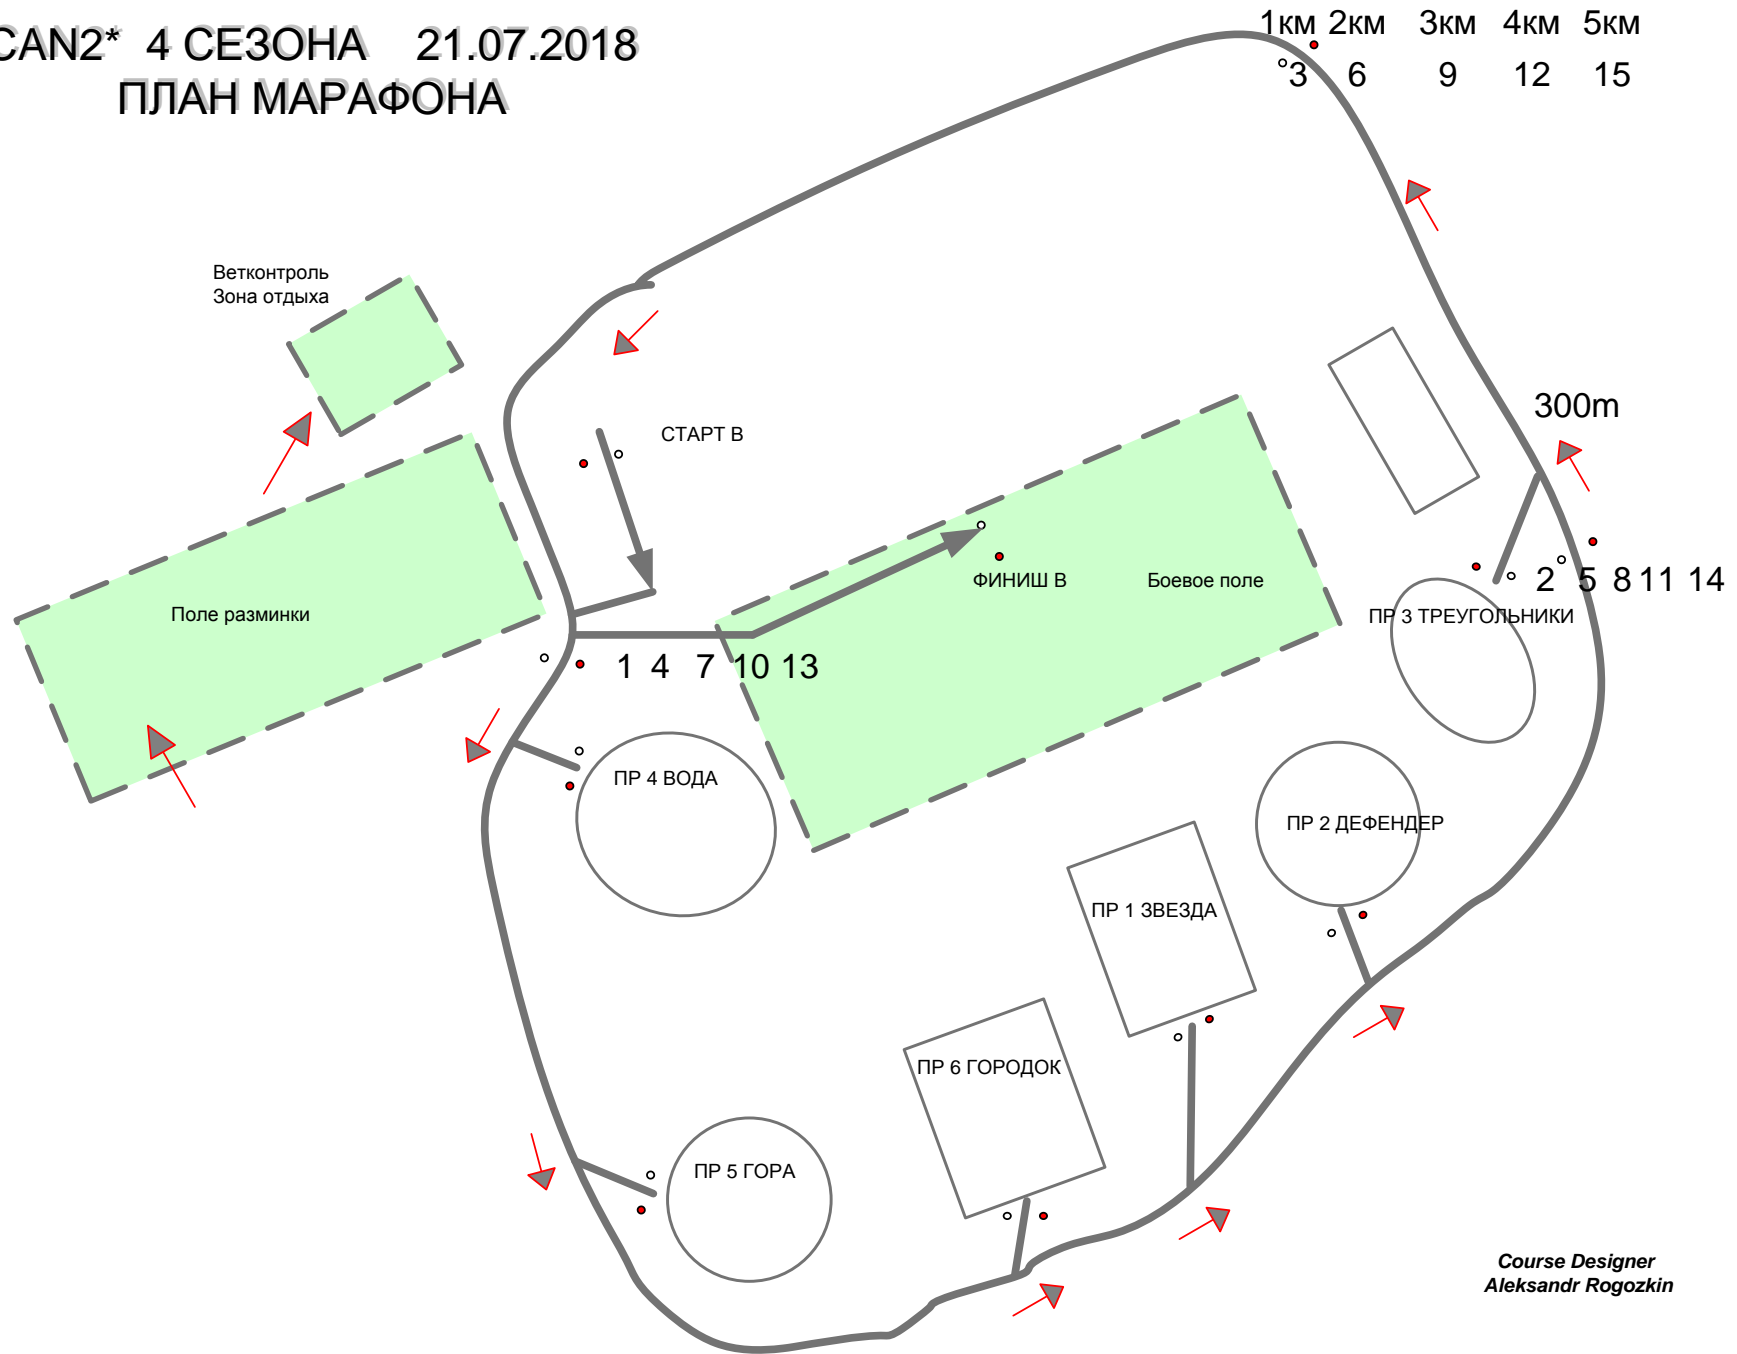

CAN2* 4 СЕЗОНА 21.07.2018
ПЛАН МАРАФОНА

Course Designer
Aleksandr Rogozkin